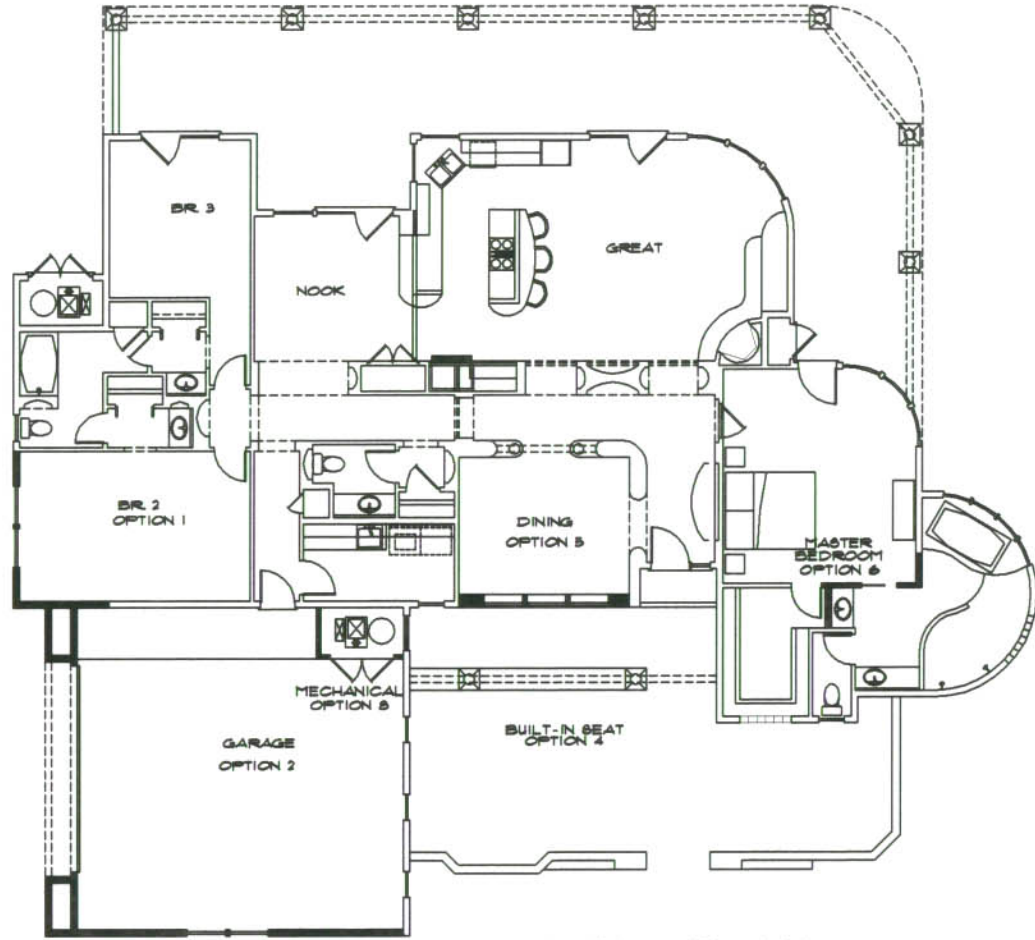

SANTA FE
FLOOR PLAN

SANTA FE
FRONT ELEVATION

OPTIONS TO BASE PLAN FLOOR PLAN

Scott Pottinger
 Custom Homes, Inc.
 520.398.9959 Fax: 520.398.9152
 P.O. BOX 4010, Tubac, AZ 85646