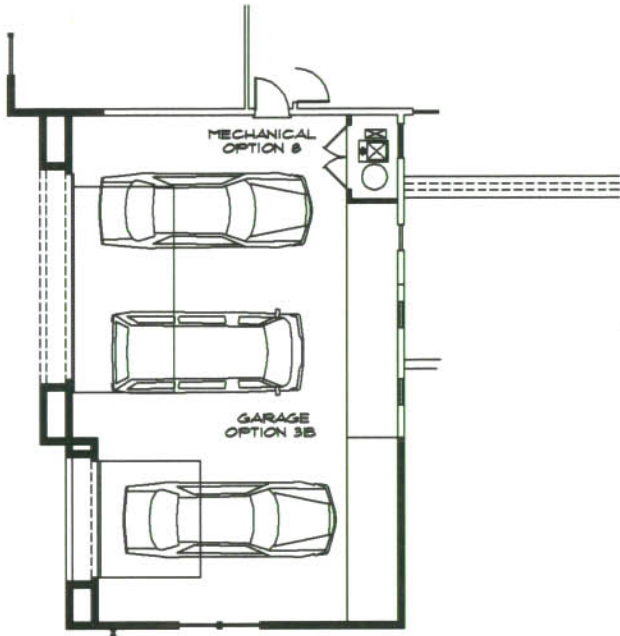

SANTA FE
FLOOR PLAN

SANTA FE
FRONT ELEVATION

OPTIONS TO BASE PLAN FLOOR PLAN

Scott Pottinger
 Custom Homes, Inc.
 520.398.9959 Fax: 520.398.9152
 P.O. BOX 4010, Tubac, AZ 85646