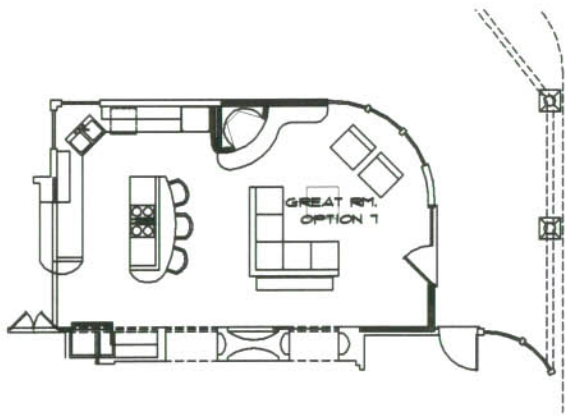

SANTA FE
FLOOR PLAN

SANTA FE
FRONT ELEVATION

OPTIONS TO BASE PLAN FLOOR PLAN

Scott Pottinger
 Custom Homes, Inc.
 520.398.9959 Fax: 520.398.9152
 P.O. BOX 4010, Tubac, AZ 85646