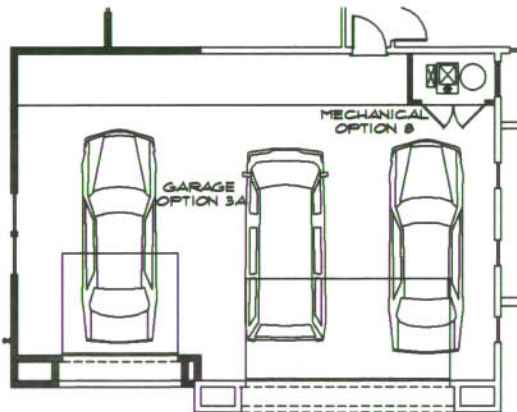

SANTA FE
FLOOR PLAN

SANTA FE
FRONT ELEVATION

OPTIONS TO BASE PLAN FLOOR PLAN

Scott Pottinger
 Custom Homes, Inc.
 520.398.9959 Fax: 520.398.9152
 P.O. BOX 4010, Tubac, AZ 85646